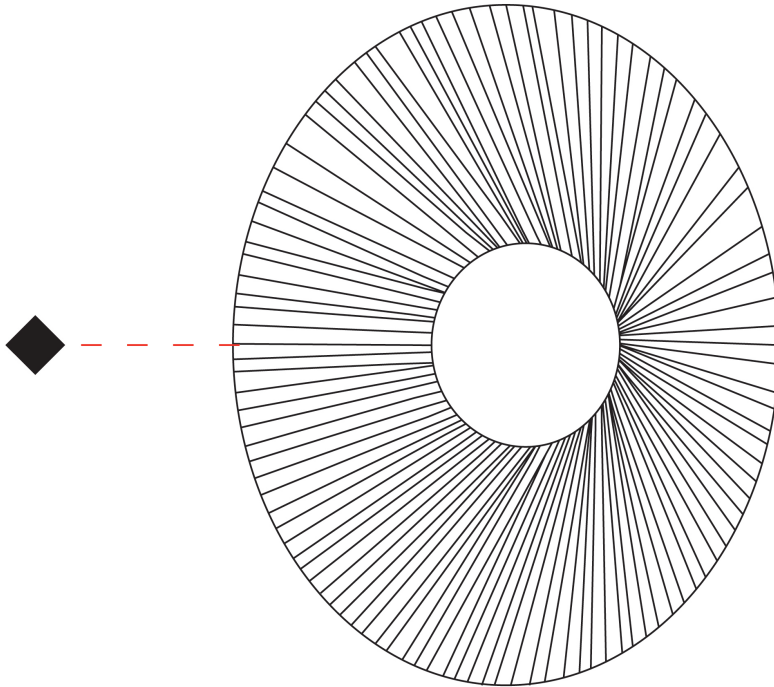

ARCTIC CIRCLE SUSPENSION

D93259-

PROJECT

TYPE

SPECIFIER

QUANTITY

DATE